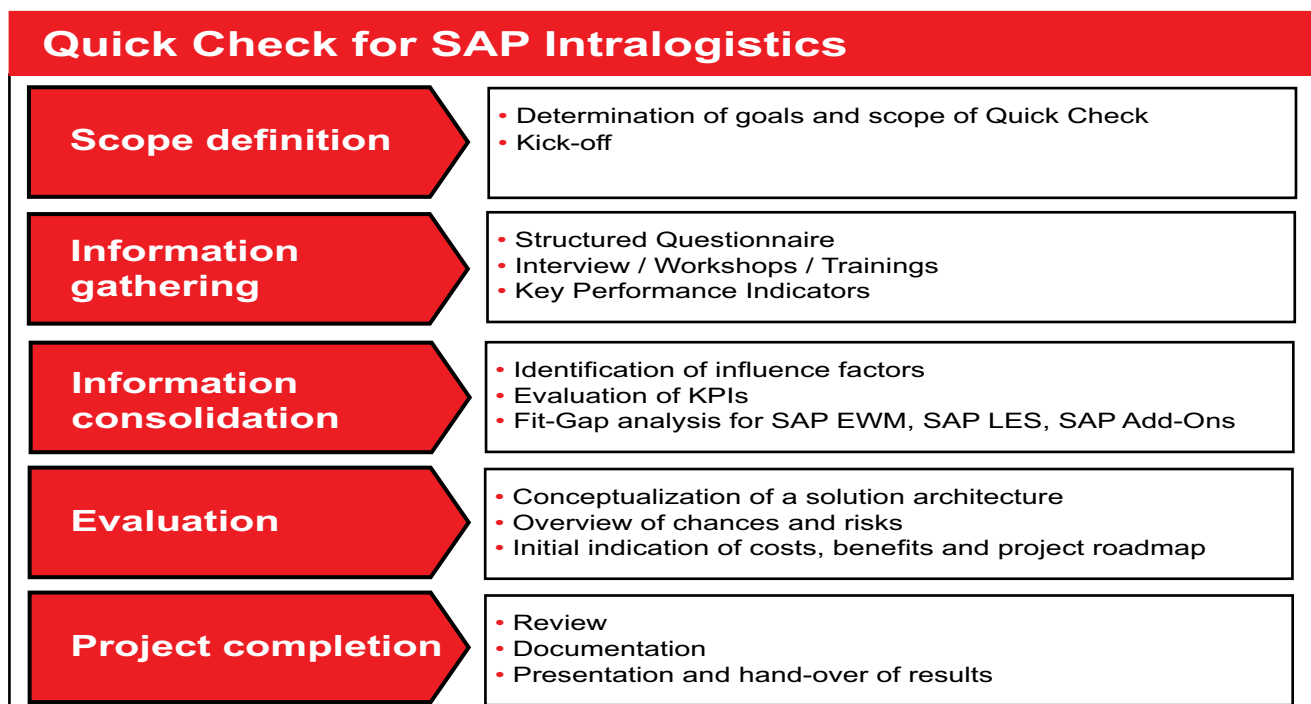

//// Quick Check for SAP Intralogistics

KNOW WHICH SOLUTION FITS THE BEST

inconso – your consulting and software partner

//// Quick Check for SAP Intralogistics

QUICK CHECK FOR SAP INTRALOGISTICS

//// Warehouse Management with SAP

SAP offers both SAP LES and the new IT solution SAP EWM for warehouse logistics. What possibilities does SAP EWM offer? Or does SAP LES fit better? With the Quick Check for SAP Intralogistics, you receive a consultation with an overview regarding the functional scope, the cost effectiveness and future sustainability of the solutions.

Quick Check for SAP Logistics

We find the right SAP solution – for you and your warehouse!

inconso supports you in identifying the potential benefits strived for and the added value that can be achieved in advance of your IT project start. With the Standard Quick Check for SAP Intralogistics, estimates can be made regarding the performance, the fit and the expected costs based on the results of the check.

The Extended Quick Check for SAP Intralogistics takes the check process one step further – individual processes are analyzed in detail and evaluated in three addition workshop appointments. The implementation possibilities for the individual processes in the scope of SAP EWM and SAP LES are evaluated.