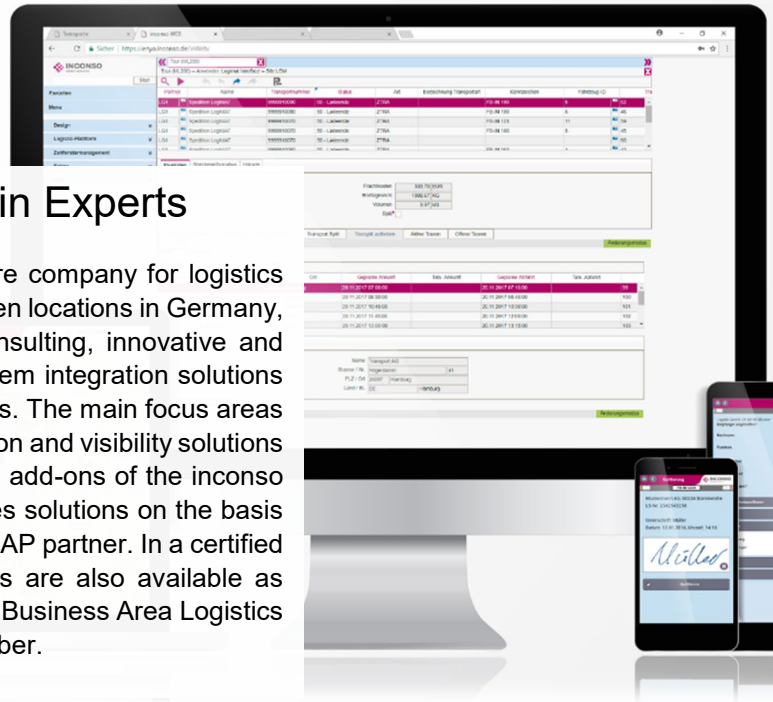

## inconso AG – The Supply Chain Experts

inconso AG is the leading consulting and software company for logistics solutions in Europe. More than 600 employees at ten locations in Germany, two in Spain and one in France offer sound consulting, innovative and practical software products, and professional system integration solutions for optimizing customer-specific logistics processes. The main focus areas are warehouse, transport and supply chain execution and visibility solutions with inconsoWMS, inconsoTMS, inconsoSCE and add-ons of the inconso Logistics Suite. In addition to this, inconso provides solutions on the basis of SAP EWM, SAP TM and SAP YL as a certified SAP partner. In a certified data center, the inconso Logistics Suite solutions are also available as inconso Cloud Solutions. inconso AG is part of the Business Area Logistics Systems of the international technology group Körber.